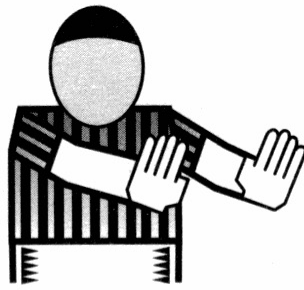

# Wrestling Referee Signals

Neutral Position

Out of Bounds

Defer Choice

Potentially Dangerous

Stalemate

Caution for False Start and  
Incorrect Starting Procedure

Stalling

Reversal

Illegal Hold or  
Unnecessary Roughness

Near Fall

Awarding Points

Unsportsmanlike  
Conduct