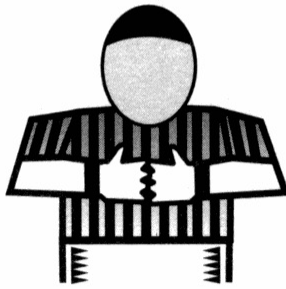

# Wrestling Referee Signals

Neutral Position

Out of Bounds

Defer Choice

Potentially Dangerous

Stalemate

Caution for False Start and  
Incorrect Starting Procedure

Stalling

Reversal

Illegal Hold or  
Unnecessary Roughness

Near Fall

Awarding Points

Unsportsmanlike  
Conduct