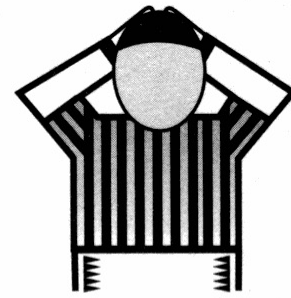

# Wrestling Referee Signals

Neutral Position

Out of Bounds

Defer Choice

Potentially Dangerous

Stalemate

Caution for False Start and  
Incorrect Starting Procedure

Stalling

Reversal

Illegal Hold or  
Unnecessary Roughness

Near Fall

Awarding Points

Unsportsmanlike  
Conduct