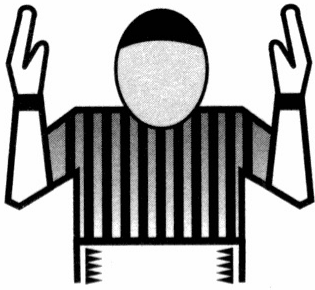

# Wrestling Referee Signals

Neutral Position

Out of Bounds

Defer Choice

Potentially Dangerous

Stalemate

Caution for False Start and  
Incorrect Starting Procedure

Stalling

Reversal

Illegal Hold or  
Unnecessary Roughness

Near Fall

Awarding Points

Unsportsmanlike  
Conduct