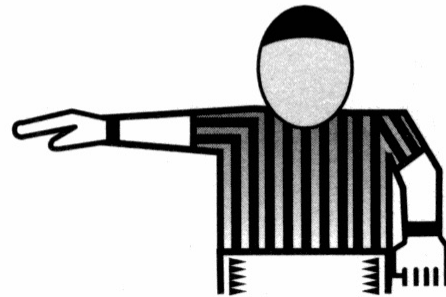

# Wrestling Referee Signals

Neutral Position

Out of Bounds

Defer Choice

Potentially Dangerous

Stalemate

Caution for False Start and  
Incorrect Starting Procedure

Stalling

Reversal

Illegal Hold or  
Unnecessary Roughness

Near Fall

Awarding Points

Unsportsmanlike  
Conduct