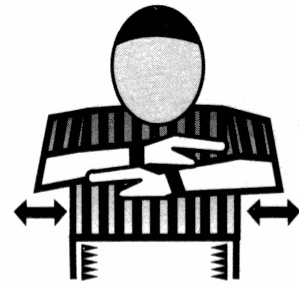

# Wrestling Referee Signals

Neutral Position

Out of Bounds

Defer Choice

Potentially Dangerous

Stalemate

Caution for False Start and  
Incorrect Starting Procedure

Stalling

Reversal

Illegal Hold or  
Unnecessary Roughness

Near Fall

Awarding Points

Unsportsmanlike  
Conduct